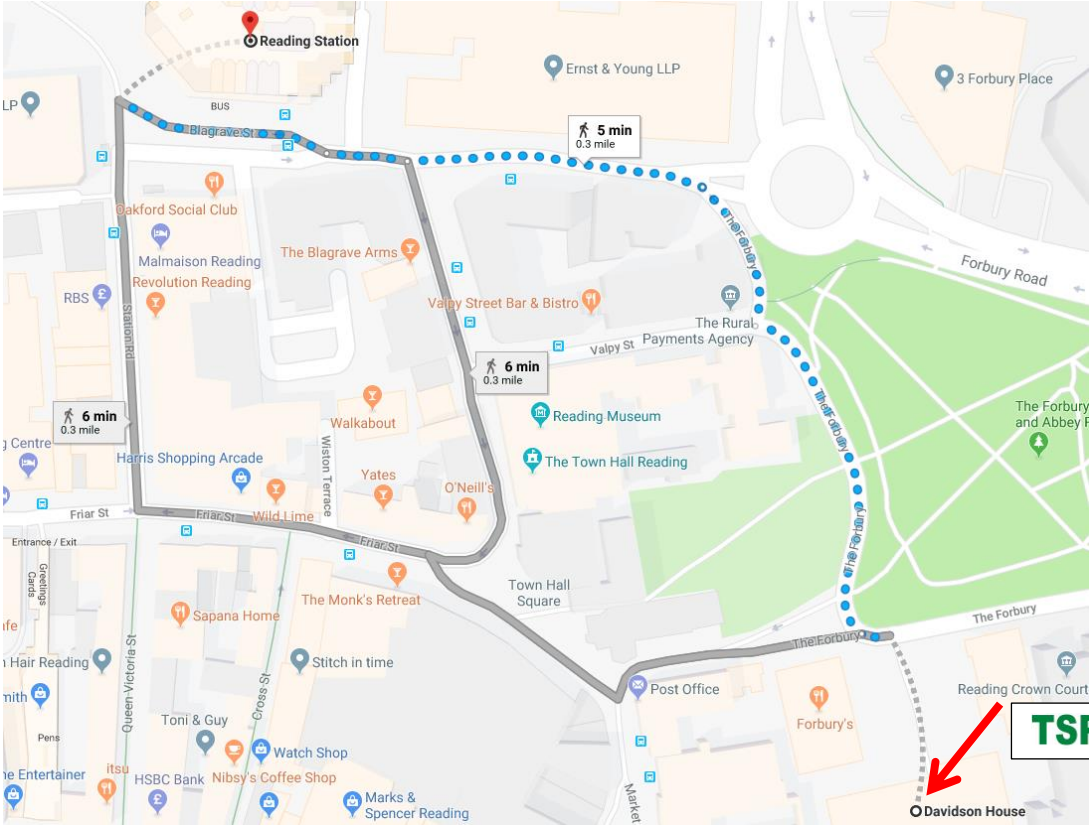

Reading Office: Location Map

Davidson House, Forbury Square, Reading RG1 3EU

Tel: 0118 208 0111

PARKING

Please note: No visitor parking available

Public Car Parks are indicated on the map below

Please report to the Regus reception on the ground floor of Davidson House who will contact TSP Projects.