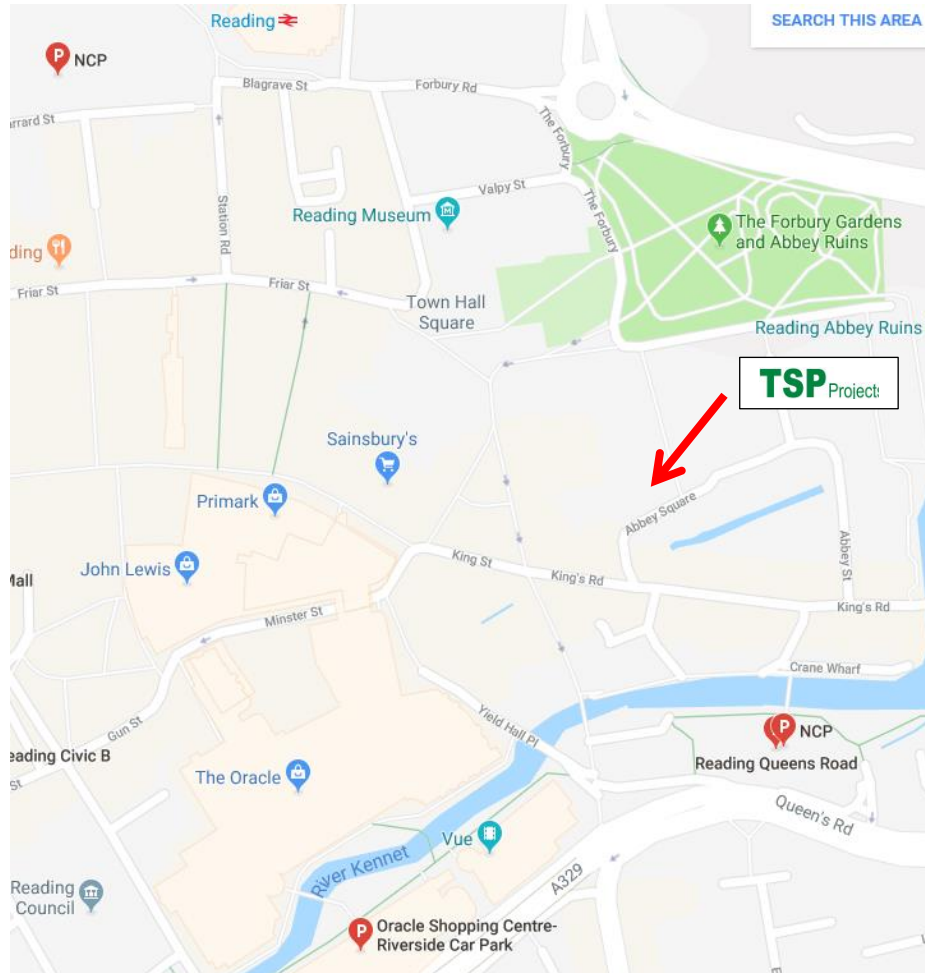

Reading Office: Location Map

Davidson House, Forbury Square, Reading RG1 3EU

Tel: 0118 208 0111

PARKING

Please note: No visitor parking available

Public Car Parks are indicated on the map below

Please report to the Regus reception on the ground floor of Davidson House who will contact TSP Projects.