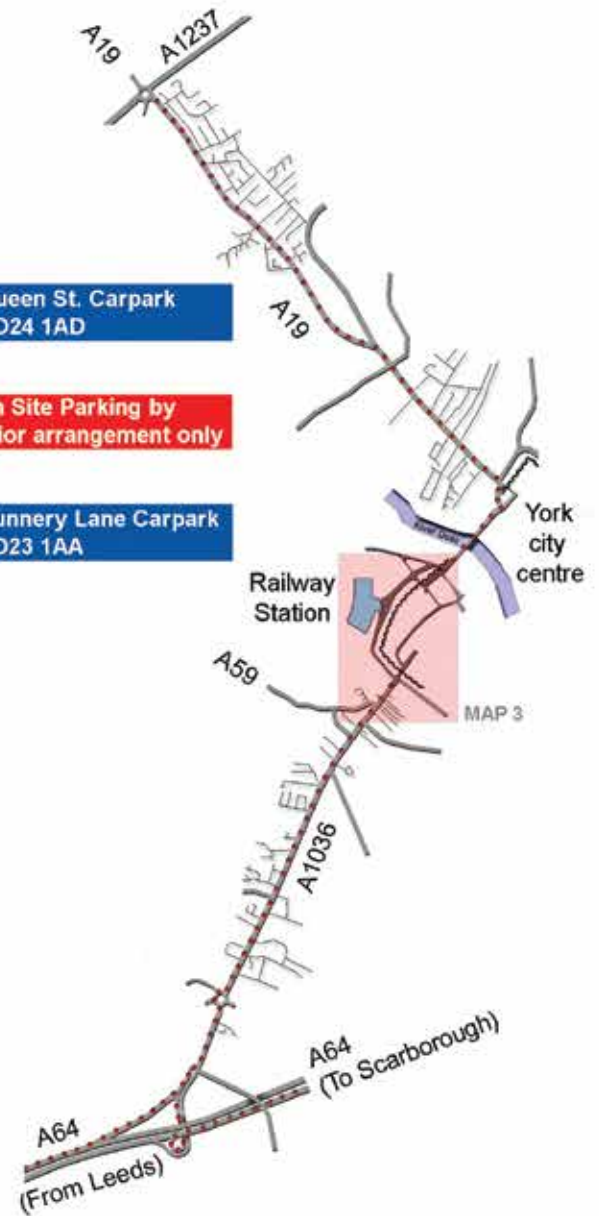

## York Office: Location Map

MAP 3

**Meridian House**  
**The Crescent**  
**York**  
**North Yorkshire**  
**YO24 1AW**

Tel: +44 (0) 1904 454 600  
Fax: +44 (0) 1904 454 868

MAP 2

MAP 1