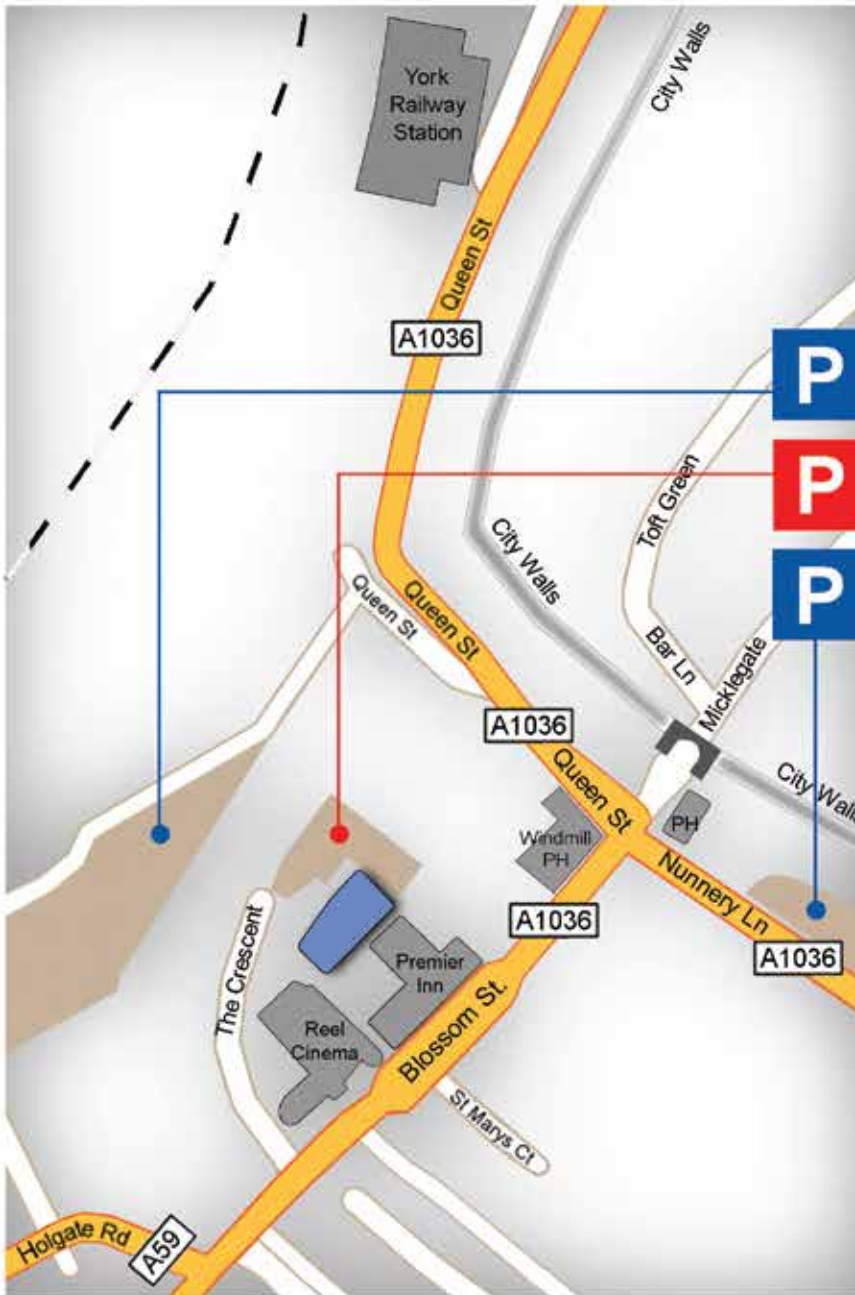

## York Office: Location Map

MAP 3

**Meridian House**  
**The Crescent**  
**York**  
**North Yorkshire**  
**YO24 1AW**

Tel: +44 (0) 1904 454 600  
Fax: +44 (0) 1904 454 868

MAP 2

MAP 1